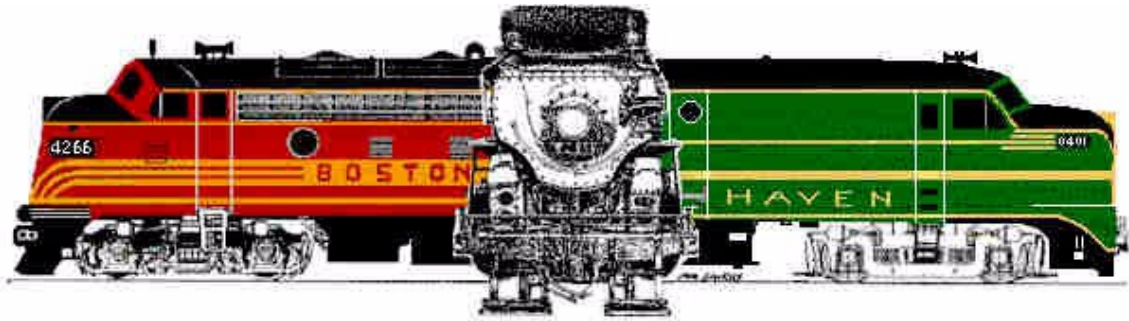

O SCALE MODEL TRAIN SHOW

Saturday, October 5th, 2013 9:30 AM to 4:00 PM
Layout Opens at 10:00 AM

Sponsored By:

THE SOUTHERN NEW ENGLAND MODEL RR CLUB

Admission:

\$6.00 Adults \$8.00 Family Max

Featuring:

The **NEW Southern New England **PERMANENT** O Scale
Layout**